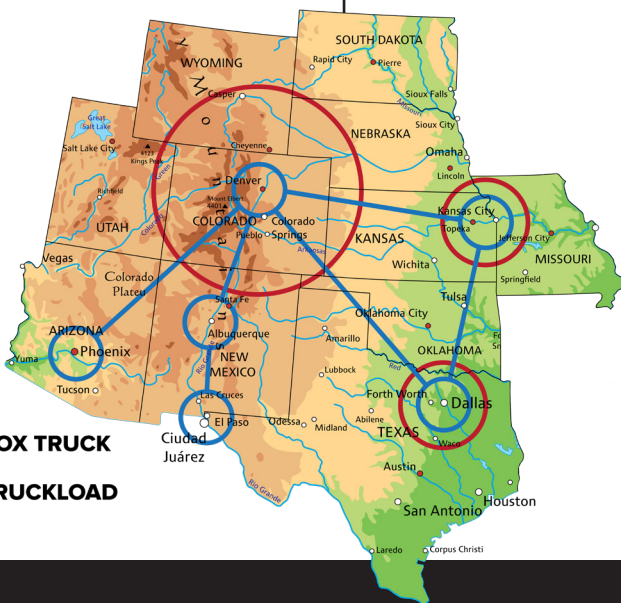

BOX TRUCK
 TRUCKLOAD

Dedicated Deliveries (Keystop)

We make unattended deliveries, as well as unload and place orders in your warehouse exactly where you want them. Our trucks run directly from your warehouse to your location, store, or outlet. This eliminates central terminals or dock transfers, and the risk of damaged and lost freight.

Full Truckload (FTL)

Either you have enough freight to fill a full truckload, or you have a partial load but you prefer a dedicated truck. Full truckload is often chosen when businesses have 10 pallets or more to ship, when they have high risk packages, or when time is an issue.

Less-than-Truckload (LTL)

If you need smaller freight (less-than-truckload) picked up from multiple locations and/or delivered to multiple points, C&W can create customized delivery services to meet your needs.

Call Callin!

317-507-0686 or email at callint@CWTransport.com and let's start the conversation how C&W can help your business thrive.

CWTransport.com

MKT-0005